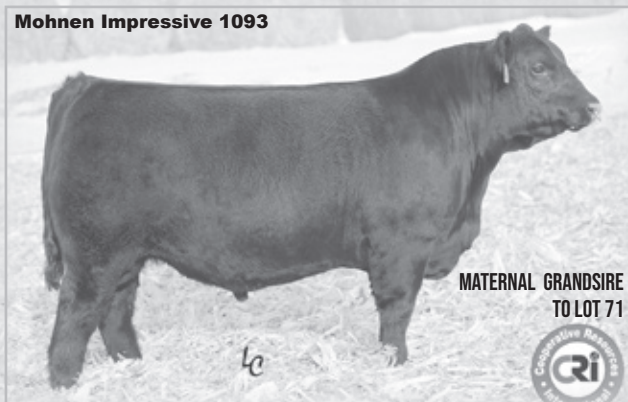

Great calving ease and growth combination prospect with outstanding mature weight and mature height combination, top 4% ribeye and very good dollar M and dollar C.

Mohnen Impressive 1093

MATERNAL GRANDSIRE TO LOT 71