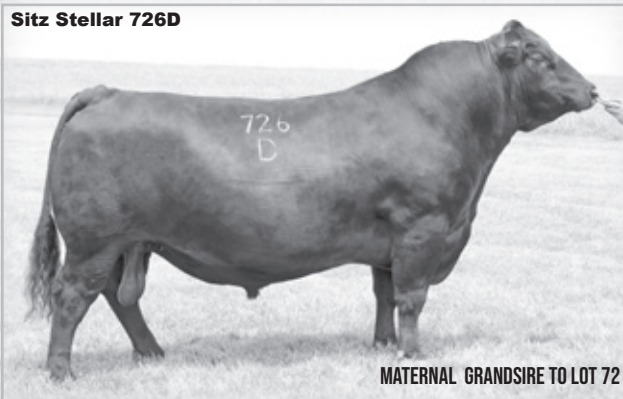

MATERNAL GRANDSIRE TO LOT 72

LOT 72

GMAR JUSTIFY M383

BD: 3/6/24

Reg No: 20979700

ANGUS^{CS}

KG JUSTIFIED 3023
BOYD JUSTIFY 0201
BOYD ABIGALE 0001

CONNEALY JUDGMENT
KG MISS MAGIC 1443
S A V PIONEER 7301
S A V ABIGALE 8076
MOHNEN SUBSTANTIAL 272
SITZ PRIDE 200B
BUBS SOUTHERN CHARM AA31
GMAR CHISUM A126

SITZ STELLAR 726D
GMAR STELLAR J656
GMAR SOUTHERN CHARM G067

Act. BW	CED	BW	WW	YW	SC	Doc	Claw	Angle
64	6	-0.1	70	109	1.29	11	0.40	0.49
		25%			25%		20%	

PAP	HP	Milk	CW	Marb	REA	$M	$W	$B	$C
1.83	11.4	22	38	0.78	0.57	69	72	122	227
							25%		

CED	42
BW	15
WW	40
YW	86
DMI	62
YH	65
SC	21
DOC	89
HP	50
CEM	46
MILK	60
MW	80
MH	83
CW	84
MARB	36
RE	75
FAT	94
TEND	15

Very good heifer bull prospect, outstanding scrotal with very good mature weight and mature height combination.