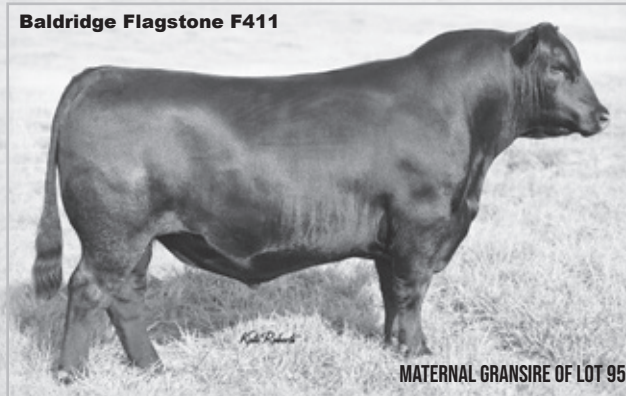

Very nice young growth prospect, excellent HP to go along with great carcass weight and outstanding foot scores.

MEATING THE GRADE ANNUAL BULL SALE

LOT **96** **GMAR FAIR N SQUARE M412**

BD: 3/14/24 Reg No: 20979723