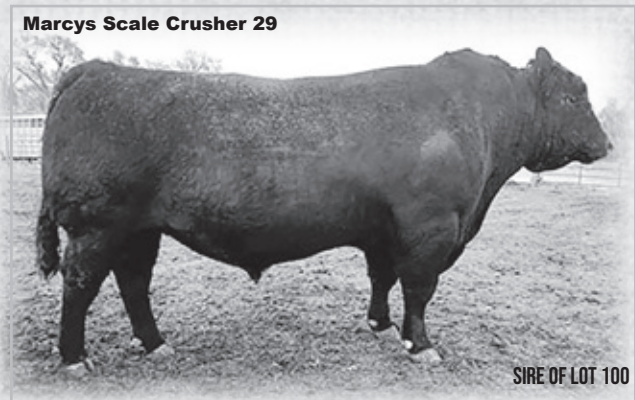

Marcys Scale Crusher 29

SIRE OF LOT 100

LOT **100** **GMAR SCALE CRUSHER M456**

BD: 3/28/24 Reg No: 21004481

MARCYS SCALE CRUSHER
MARCYS SCALE CRUSHER 29
MARCYS MISTY 4112

SITZ UPWARD 307R
MARCYS ERICA 393
MARCYS DASH 111
MARCYS MISTY 975
HA OUTSIDE 3008
HA BLACKCAP LADY 1602
R B ACTIVE DUTY 010
GMAR BIG EYE W225